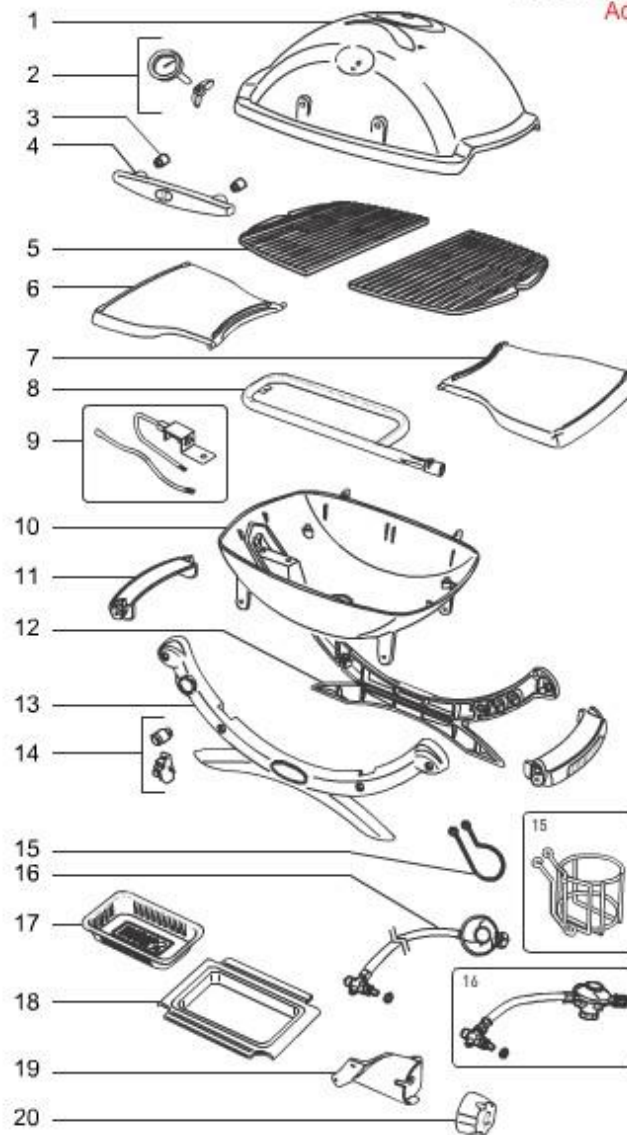

SCHEMATICS

CUSTOMER SERVICE
1-800-446-1071

Nordic / Gas / Weber Q 1000-3200

[EMAIL](#) | [CLOSE](#)

MODEL #: 51010069 DESCRIPTION: WEBER Q 1200, BLACK, NORDIC (2014)

[Print Schematic](#)

Weber Q®1200 Euro LP
Additional Parts

08.13

Seq #

Part #

Description