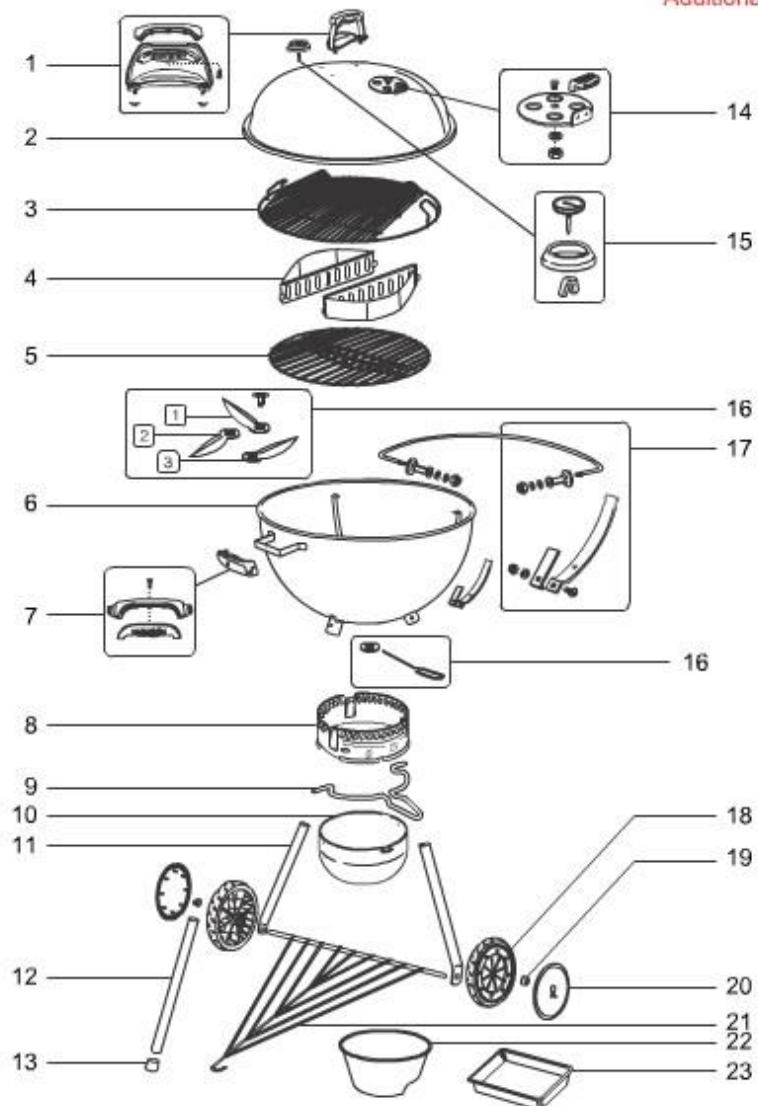

SCHEMATICS

CUSTOMER SERVICE
1-800-446-1071

United States / Charcoal / One-Touch Original

EMAIL | CLOSE

MODEL #: 16401004 DESCRIPTION: 67CM O/T PREMIUM BLK EXPORT

Print Schematic

One-Touch® 67cm Premium
Additional Parts

04.14

Seq #

Part #

Description