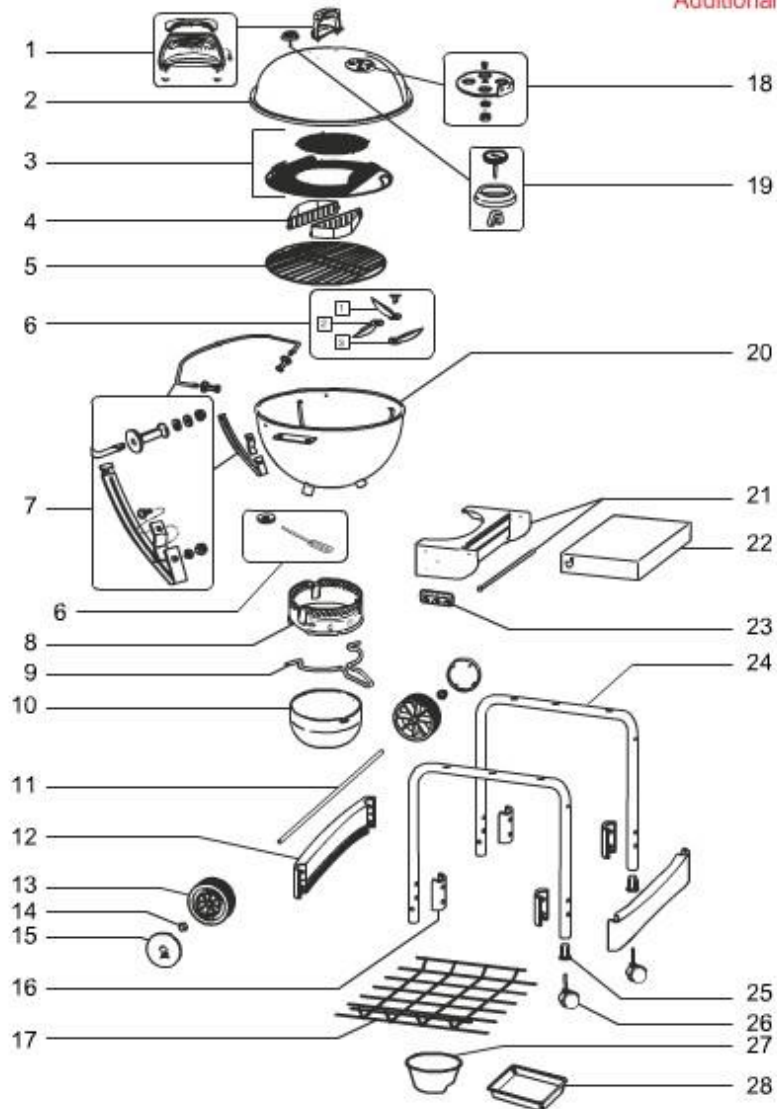

SCHEMATICS

CUSTOMER SERVICE
1-800-446-1071

Export (General) / Charcoal / Performer (2013-2014)

EMAIL | CLOSE

MODEL #: 15301004 DESCRIPTION: PERFORMER ORIGINAL W/GBS BLK C

[Print Schematic](#)

Performer® wGBS EU
Additional Parts

04.14

Seq #

Part #

Description