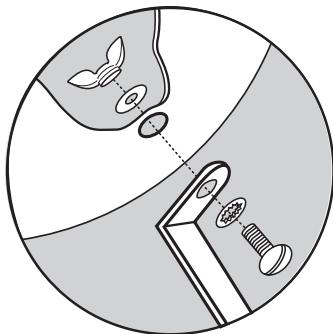

14¼ inch
(36 cm)

30807

2

WEBER-STEPHEN PRODUCTS CO.

www.weber.com

©2003 The following trademarks are registered in the name of Weber-Stephen Products Co., an Illinois corporation, located at 200 East Daniels Road, Palatine, Illinois 60067 U.S.A. Australia; Smokey Joe, Weber, Kettle Silhouette, Genesis, Austria; Kettle Silhouette, Smokey Joe, Weber, Benelux; Kettle Silhouette, Smokey Joe, Weber, Compact Grill Configuration, Botswana; Weber, Canada; Smokey Joe, Genesis, China; Kettle Silhouette, Denmark; Kettle Silhouette, Smokey Joe, Weber, Finland; Smokey Joe, France; Kettle Silhouette, Smokey Joe, Weber, One-Touch, Germany; Smokey Joe, Weber, One-Touch, Greece; Smokey Joe, Ireland; Kettle Silhouette, Smokey Joe, Italy; Smokey Joe, Weber, Japan; Smokey Joe, Weber, Korea; Smokey Joe, Weber, New Zealand; Weber, Smokey Joe, Nigeria; Weber, Norway; Smokey Joe, Weber, Portugal; Weber, South Africa; Smokey Joe, Weber, Kettle Configuration, Spain; Smokey Joe, Weber, Sweden; Kettle Silhouette, Smokey Joe, Switzerland; Kettle Silhouette, Smokey Joe, Weber, United Kingdom; Smokey Joe, Weber, Weber One-Touch, U.S.A.; Kettle Configuration, Kettle Silhouette, Smokey Joe, Weber, One-Touch, Firespice, Go-Anywhere, U.S.A.; Kettle Configuration, Kettle Silhouette, Genesis, Flavorizer, Crossover, Flango, Performer, Rapidfire, Tuck 'N Carry, Jumbo Joe, Bar-B-Kettle, Master-Touch, Spirit, Grill Out, Summit, Platinum, 1-800-Grill-Out, Ranch, Matchless Flame, Zimbabwe; Weber, Kettle Configuration, Kettle Silhouette.