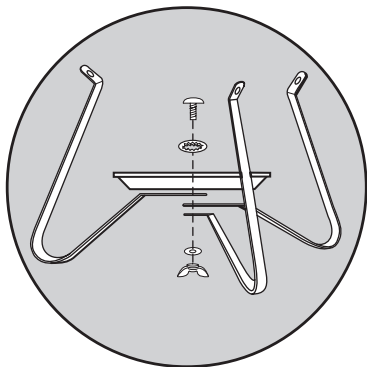

14¼ inch
(36 cm)

30807

2

WEBER-STEPHEN PRODUCTS CO.

www.weber.com

©2003 The following trademarks are registered in the name of Weber-Stephen Products Co., an Illinois corporation, located at 200 East Daniels Road, Palatine, Illinois 60067 U.S.A. Australia; Smokey Joe, Weber, Kettle Silhouette, Genesis, Austria; Kettle Silhouette, Smokey Joe, Weber, Benelux; Kettle Silhouette, Smokey Joe, Weber, Compact Grill Configuration, Botswana; Weber, Canada; Smokey Joe, Genesis, China; Kettle Silhouette, Denmark; Kettle Silhouette, Smokey Joe, Weber, Finland; Smokey Joe, France; Kettle Silhouette, Smokey Joe, Weber, One-Touch, Germany; Smokey Joe, Weber, One-Touch, Greece; Smokey Joe, Ireland; Kettle Silhouette, Smokey Joe, Italy; Smokey Joe, Weber, Japan; Smokey Joe, Weber, Korea; Smokey Joe, Weber, New Zealand; Weber, Smokey Joe, Nigeria; Weber, Norway; Smokey Joe, Weber, Portugal; Weber, South Africa; Smokey Joe, Weber, Kettle Configuration, Spain; Smokey Joe, Weber, Sweden; Kettle Silhouette, Smokey Joe, Switzerland; Kettle Silhouette, Smokey Joe, Weber, United Kingdom; Smokey Joe, Weber, Weber One-Touch, U.S.A.; Kettle Configuration, Kettle Silhouette, Smokey Joe, Weber, One-Touch, Firespice, Go-Anywhere, U.S.A.; Kettle Configuration, Kettle Silhouette, Genesis, Flavorizer, Crossover, Flango, Performer, Rapidfire, Tuck 'N Carry, Jumbo Joe, Bar-B-Kettle, Master-Touch, Spirit, Grill Out, Summit, Platinum, 1-800-Grill-Out, Ranch, Matchless Flame, Zimbabwe; Weber, Kettle Configuration, Kettle Silhouette.