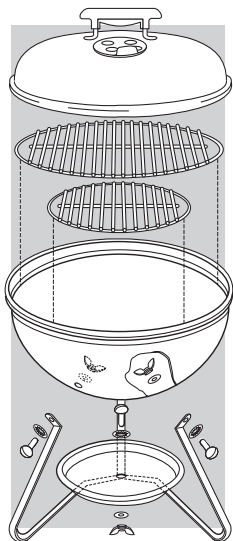

14¼ inch
(36 cm)

30807

2

WEBER-STEPHEN PRODUCTS CO.

www.weber.com

©2003 The following trademarks are registered in the name of Weber-Stephen Products Co., an Illinois corporation, located at 200 East Daniels Road, Palatine, Illinois 60067 U.S.A. Australia; Smokey Joe, Weber, Kettle Silhouette, Genesis, Austria; Kettle Silhouette, Smokey Joe, Weber, Benelux; Kettle Silhouette, Smokey Joe, Weber, Compact Grill Configuration, Botswana; Weber, Canada; Smokey Joe, Genesis, China; Kettle Silhouette, Denmark; Kettle Silhouette, Smokey Joe, Weber, Finland; Smokey Joe, France; Kettle Silhouette, Smokey Joe, Weber, One-Touch, Germany; Smokey Joe, Weber, One-Touch, Greece; Smokey Joe, Ireland; Kettle Silhouette, Smokey Joe, Italy; Smokey Joe, Weber, Japan; Smokey Joe, Weber, Korea; Smokey Joe, Weber, New Zealand; Weber, Smokey Joe, Nigeria; Weber, Norway; Smokey Joe, Weber, Portugal; Weber, South Africa; Smokey Joe, Weber, Kettle Configuration, Spain; Smokey Joe, Weber, Sweden; Kettle Silhouette, Smokey Joe, Switzerland; Kettle Silhouette, Smokey Joe, Weber, United Kingdom; Smokey Joe, Weber, Weber One-Touch, U.S.A.; Kettle Configuration, Kettle Silhouette, Smokey Joe, Weber, One-Touch, Firespice, Go-Anywhere, U.S.A.; Kettle Configuration, Kettle Silhouette, Genesis, Flavorizer, Crossover, Flango, Performer, Rapidfire, Tuck 'N Carry, Jumbo Joe, Bar-B-Kettle, Master-Touch, Spirit, Grill Out, Summit, Platinum, 1-800-Grill-Out, Ranch, Matchless Flame, Zimbabwe; Weber, Kettle Configuration, Kettle Silhouette.