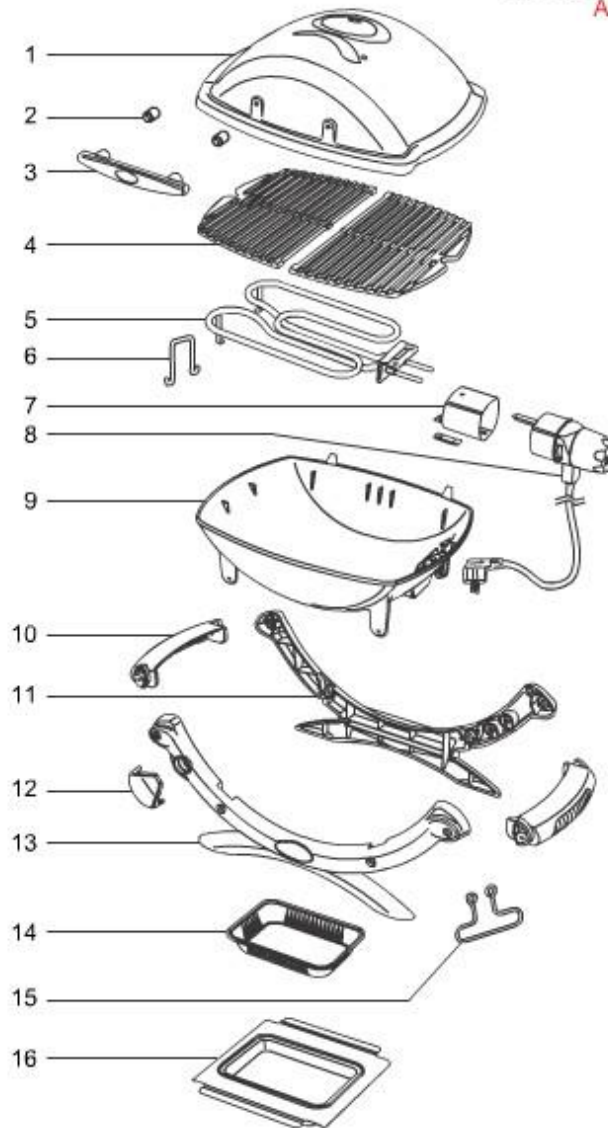

SCHEMATICS

CUSTOMER SERVICE
1-800-446-1071

Nordic / Electric / Weber Q 1000-3200

[EMAIL](#) | [CLOSE](#)

MODEL #: 55020053 DESCRIPTION: WEBER Q 2400, DARK GRAY, FRANCE (2014)

[Print Schematic](#)

Weber Q® 2400 Electric
Additional Parts

08.13

Seq #

Part #

Description