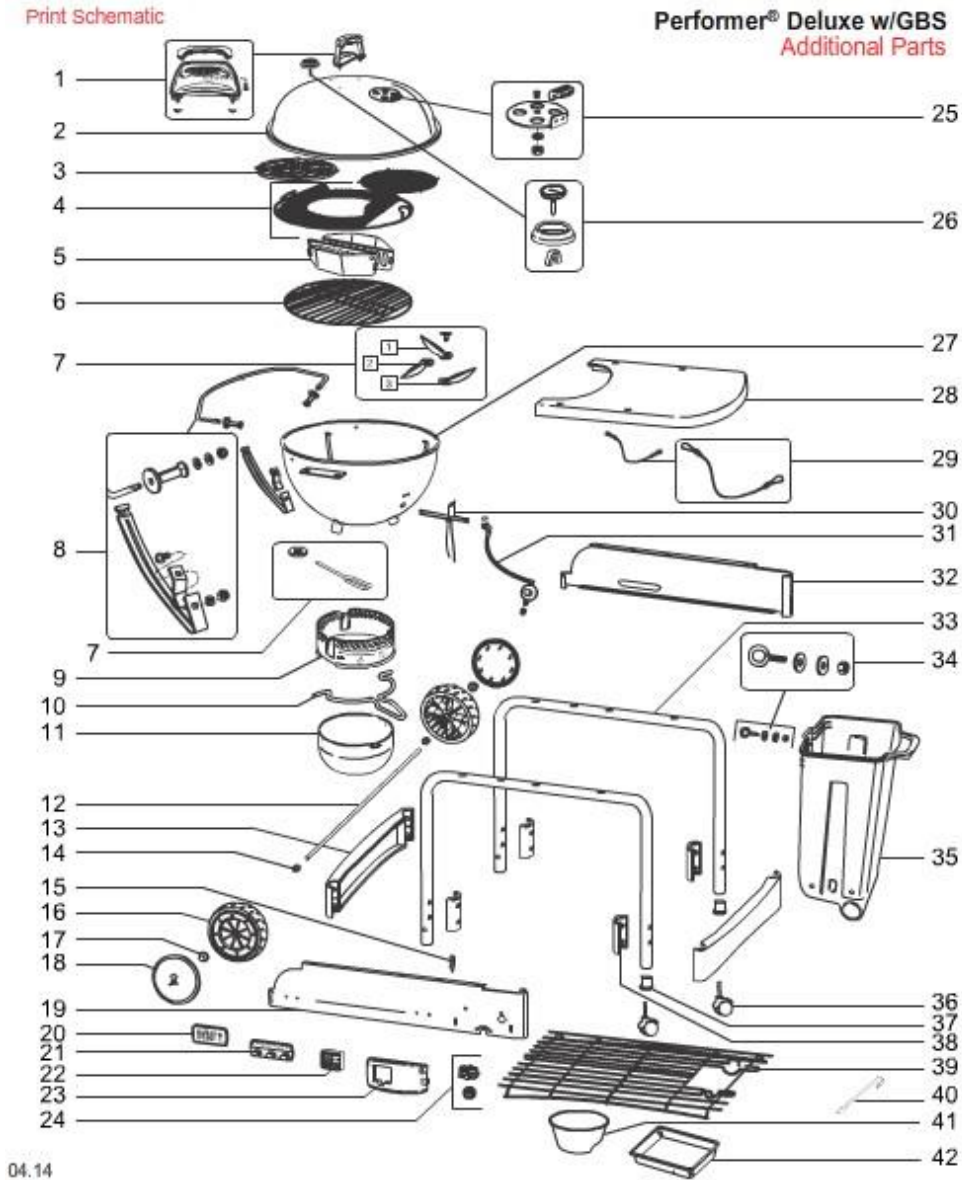

SCHEMATICS

CUSTOMER SERVICE
1-800-446-1071

Export (General) / Charcoal / Performer (2013-2014)

EMAIL | CLOSE

MODEL #: 15501998 DESCRIPTION: PERFORMER DELUXE BLK GOURMET E

Seq #

Part #

Description