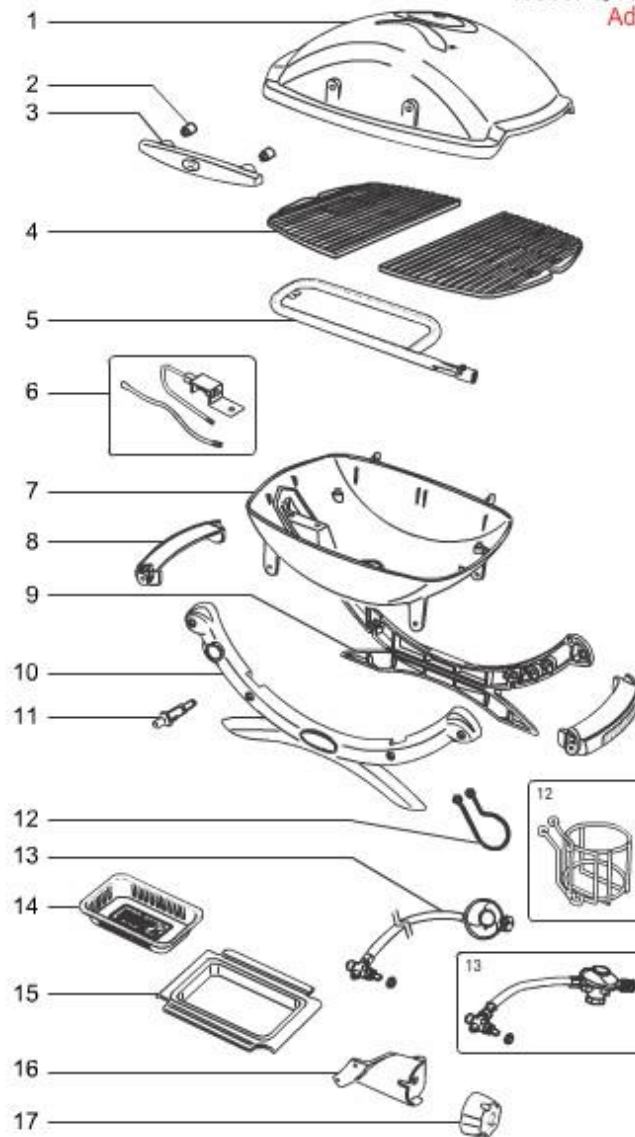

# SCHEMATICS

CUSTOMER SERVICE  
**1-800-446-1071**

Nordic / Gas / Weber Q 1000-3200

[EMAIL](#) | [CLOSE](#)

MODEL #: 50010069 DESCRIPTION: WEBER Q 1000, BLACK, NORDIC (2014)

[Print Schematic](#)

Weber Q® 1000 Euro LP  
Additional Parts

08.13

Seq #

Part #

Description