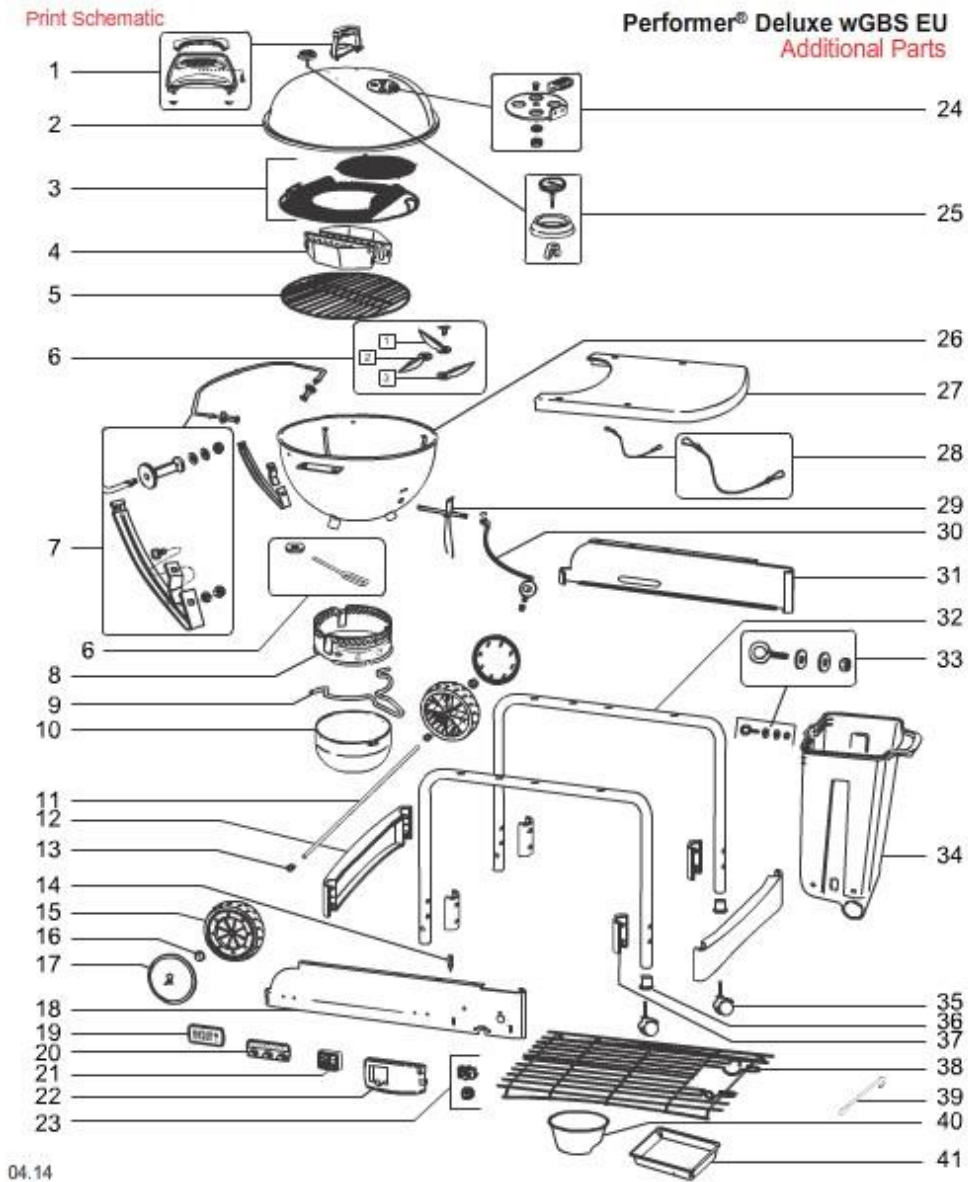

SCHEMATICS

CUSTOMER SERVICE
1-800-446-1071

Export (General) / Charcoal / Performer (2013-2014)

EMAIL | CLOSE

MODEL #: 15501004 DESCRIPTION: PERFORMER DELUXE BLK EU W/GBS

Seq #

Part #

Description